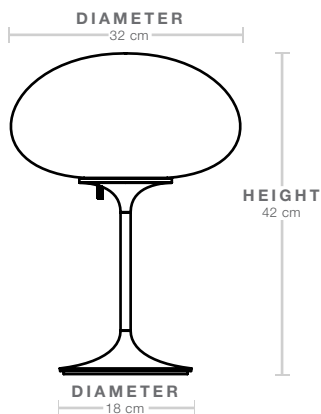

42 cm

LAMP STAND

Ø18 cm

SHADE DIAMETER

Ø32 cm

SHADE HEIGHT

17 cm

CORD LENGTH

220 cm

TOTAL WEIGHT

3.6 kg

Packaging - Base

NUMBER OF PARCELS

1

PACKAGING LENGTH

36 cm

PACKAGING WIDTH

25 cm

PACKAGING HEIGHT

21.5 cm

PACKAGING WEIGHT

0.9 Kg

GROSS WEIGHT

3.3 Kg

Packaging - Shade

NUMBER OF PARCELS

1

PACKAGING LENGTH

38 cm

PACKAGING WIDTH

22 cm

PACKAGING HEIGHT